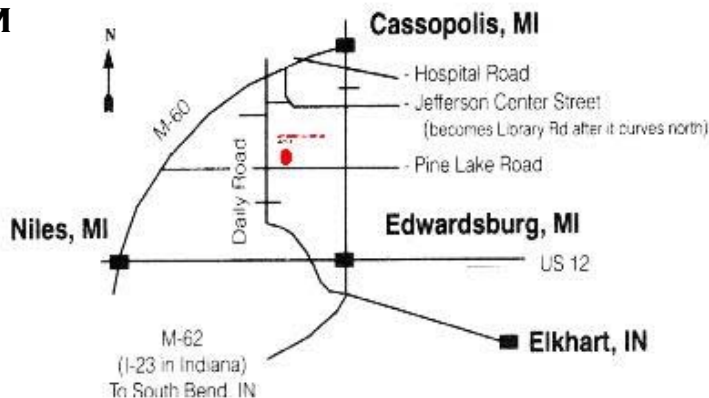

MOTORCYCLE RALLEY
HERITAGE TRAIL - 2009 RIDE
SATURDAY, JUNE 6, 2009
 A BENEFIT FOR AREA #17 SPECIAL OLYMPICS

RIDE LEAVES AT NOON

SIGN UP 10 - 11:30 AM
RIDE LEAVES AT
12:00 NOON

Edwardsburg
 Conservation Club
 26524 Pine Lake Rd,
 Edwardsburg, MI

CONTACT NUMBERS 269-683-4467 OR 269-591-0328

- \$20 per Single \$30 per Couple
- Cost includes a ride pin to first 100 riders, food, music, and poker hand (will pay 1st, 2nd, & 3rd place) cash bar
- Breakfast will be available for purchase from 8 am - noon
- **Public welcome after 3:30 for \$10 donation**
- Music 3:30 - 6:30 pm
- Minnow Races
- Silent Auction
- 50/50